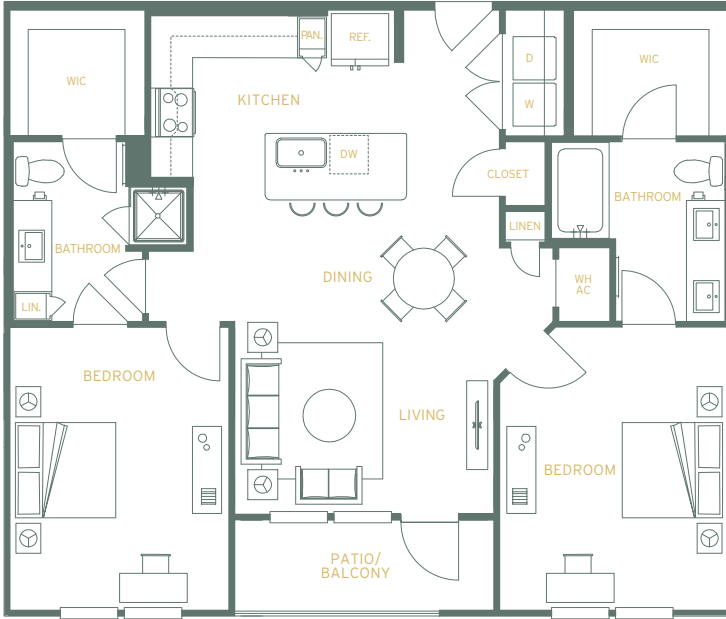

DURRINGTON
RIDGE

Floor Plan HD-B1

TWO BEDROOM, TWO BATHROOM

1,149 SF

Floor Plan HD-B1-HC

TWO BEDROOM, TWO BATHROOM

1,135 SF