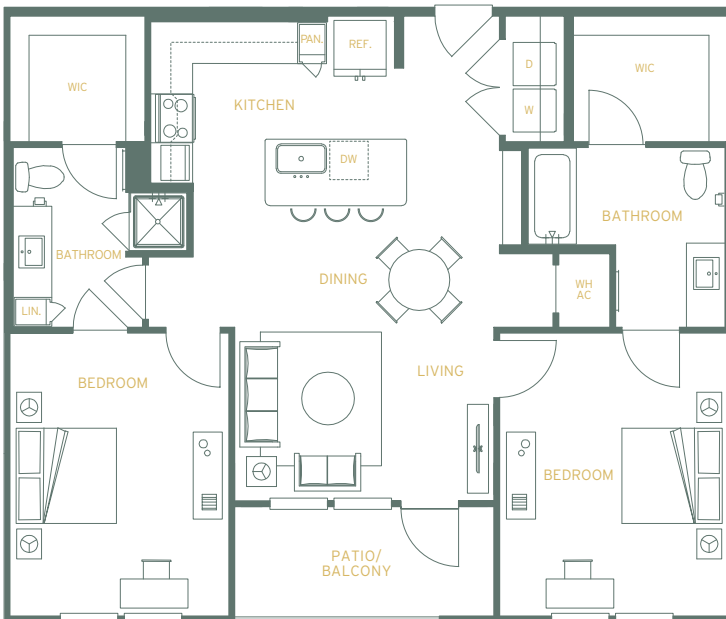

DURRINGTON
RIDGE

Floor Plan HD-B1

TWO BEDROOM, TWO BATHROOM

1,149 SF

Floor Plan HD-B1-HC

TWO BEDROOM, TWO BATHROOM

1,135 SF