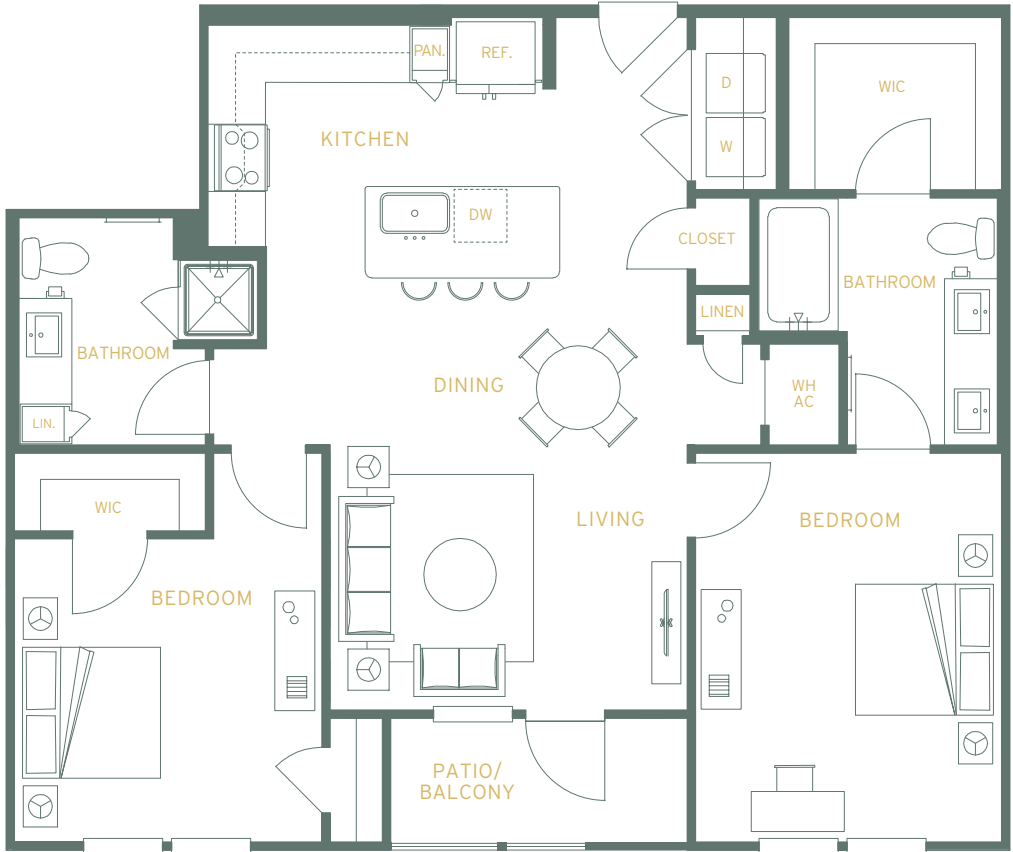

DURRINGTON
RIDGE

Floor Plan HD-B1B

TWO BEDROOM, TWO BATHROOM

1,088 SF