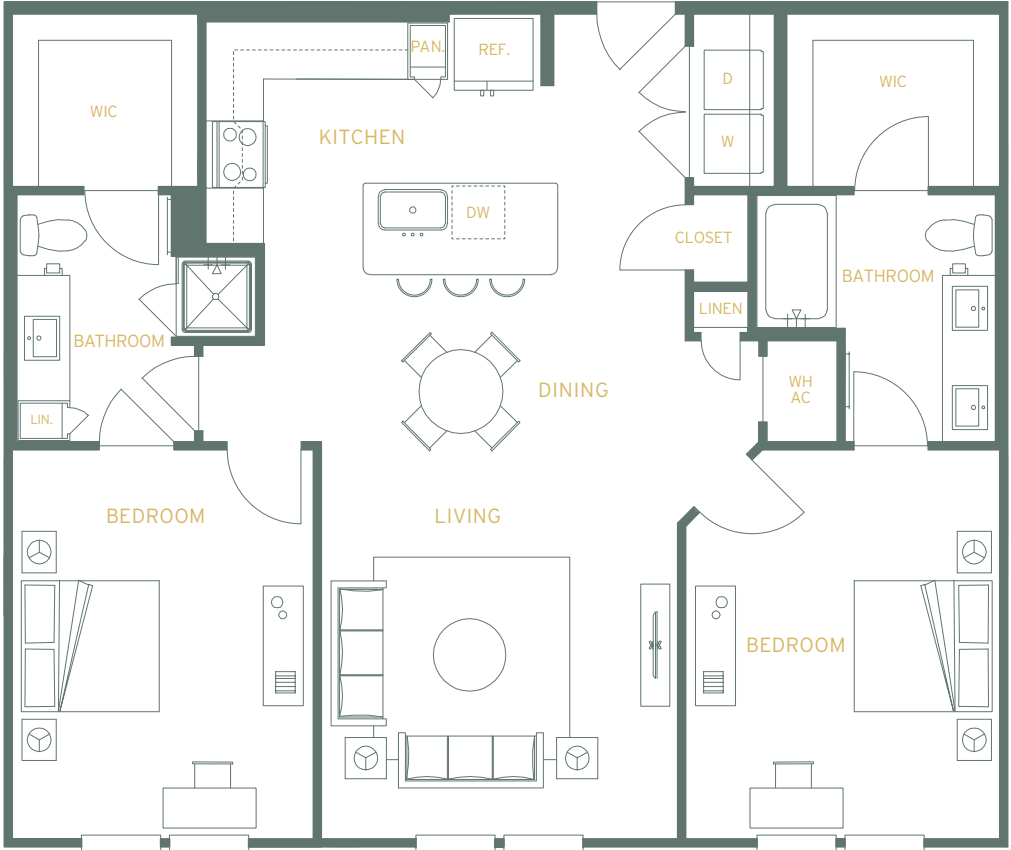

# Floor Plan HD-B1A

TWO BEDROOM, TWO BATHROOM

1,216 SF