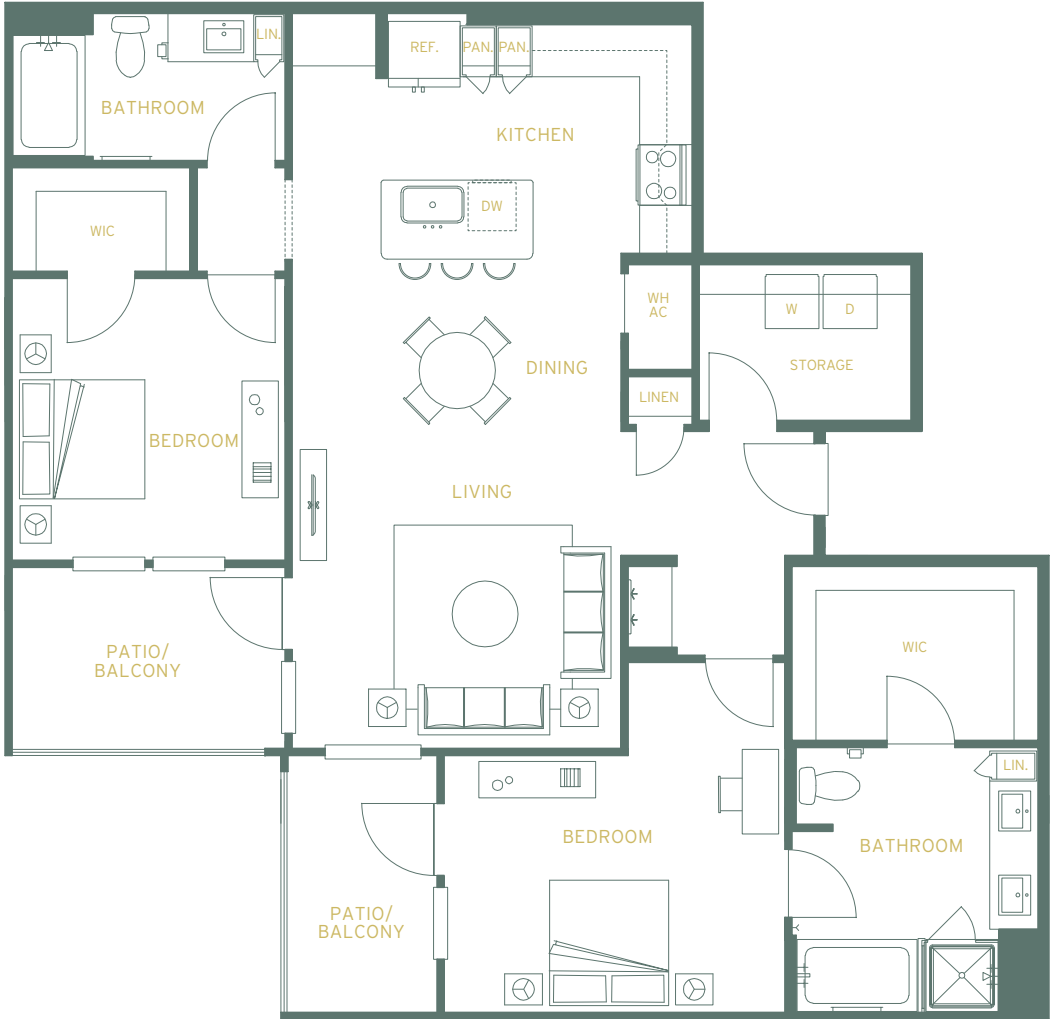

DURRINGTON  
RIDGE

# Floor Plan HD-B3

TWO BEDROOM, TWO BATHROOM

1,316 SF