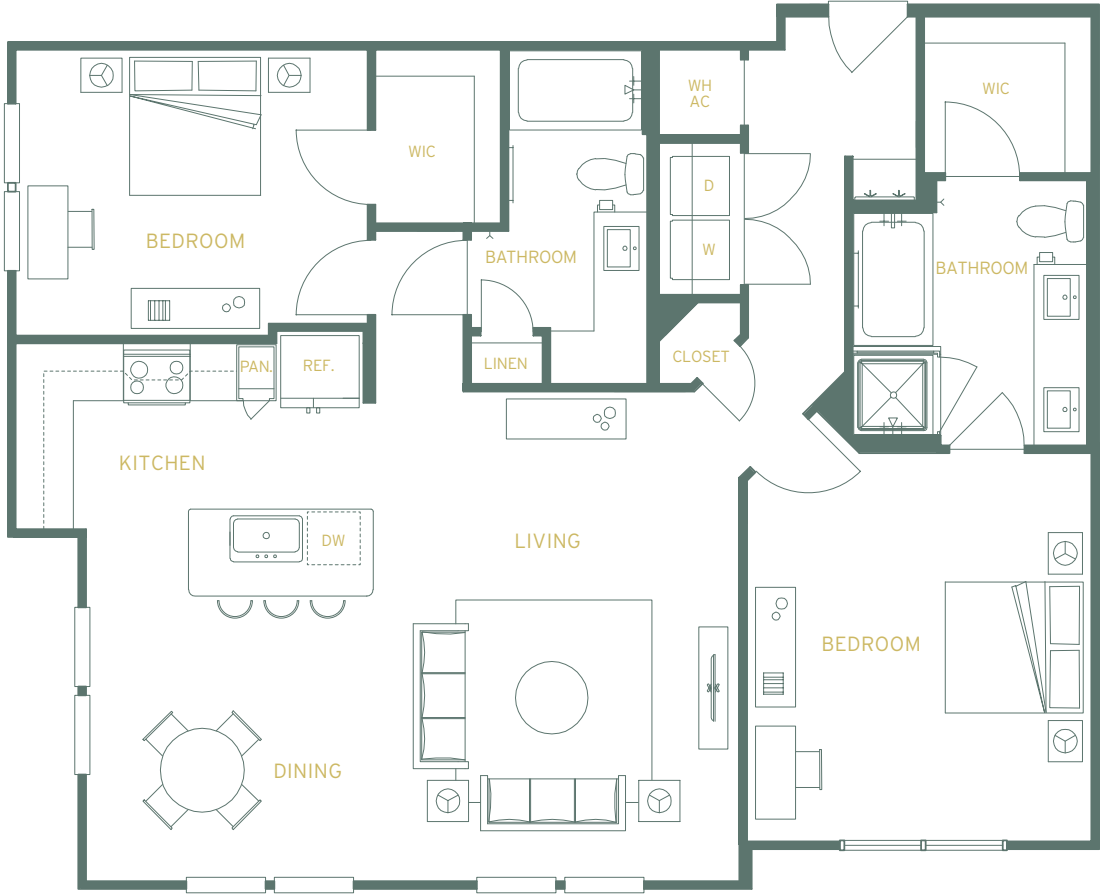

DURRINGTON
RIDGE

Floor Plan HD-B2A

TWO BEDROOM, TWO BATHROOM

1,292 SF