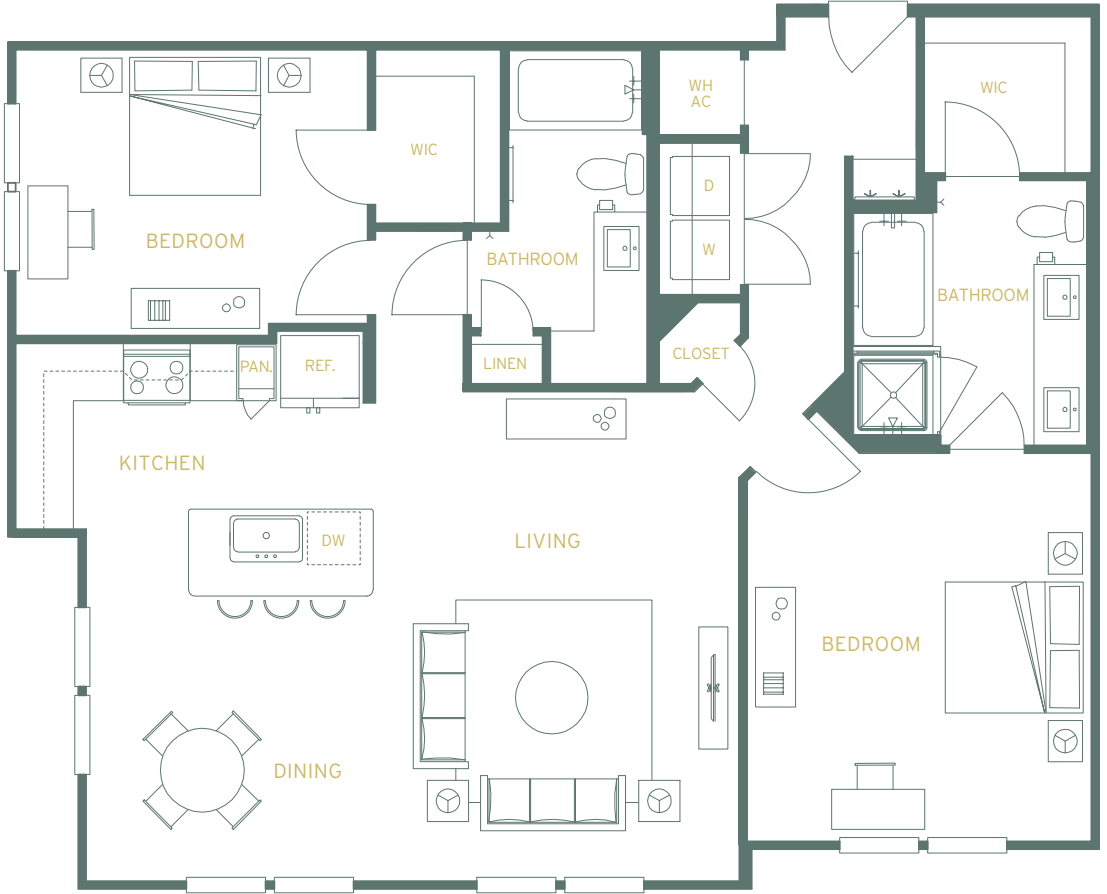

DURRINGTON
RIDGE

Floor Plan HD-B2

TWO BEDROOM, TWO BATHROOM

1,288 SF