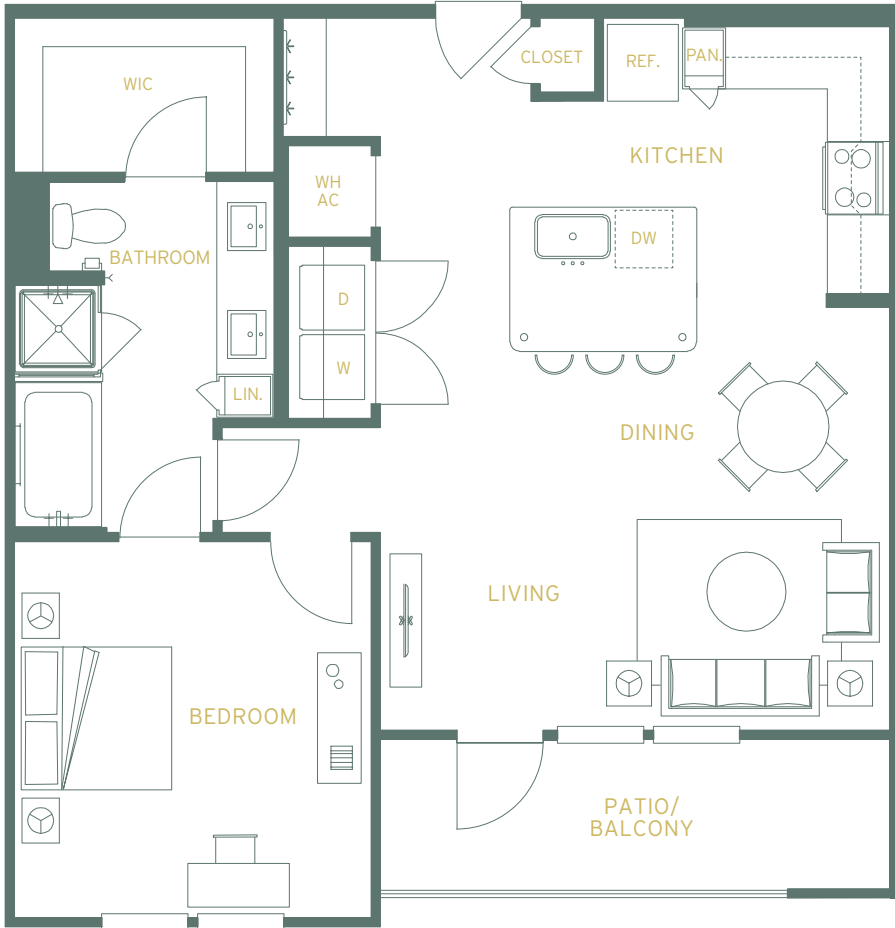

DURRINGTON
RIDGE

Floor Plan HD-A3A

ONE BEDROOM, ONE BATHROOM

906 SF