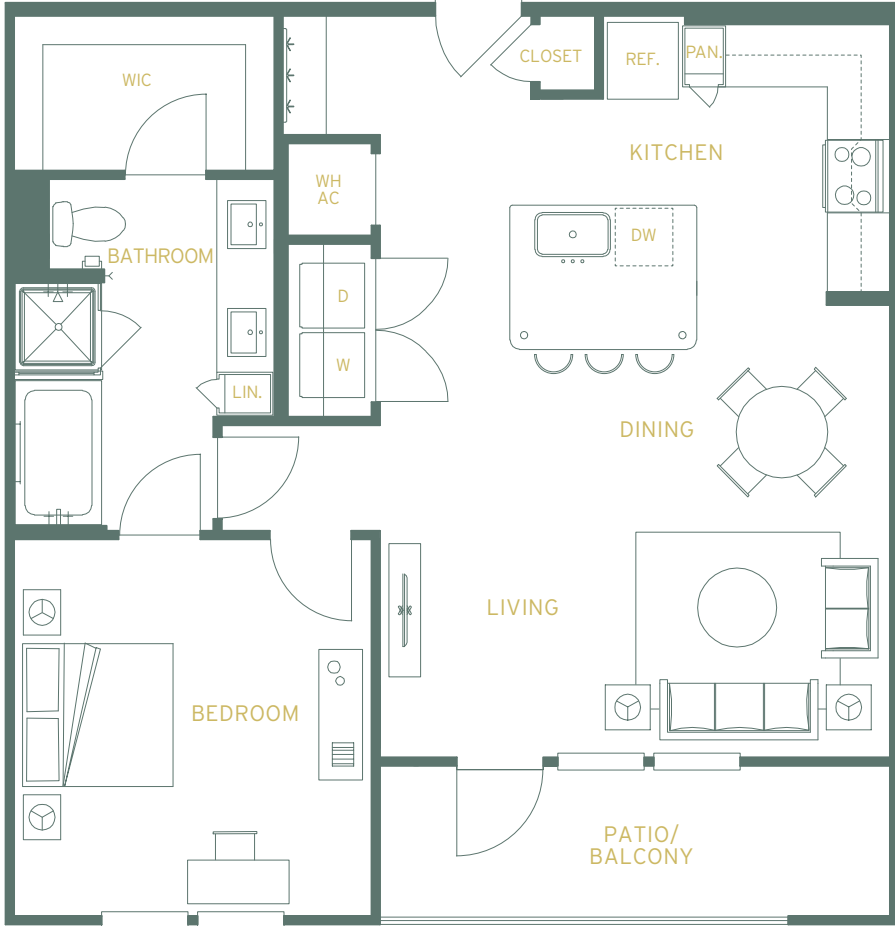

DURRINGTON
RIDGE

Floor Plan HD-A3

ONE BEDROOM, ONE BATHROOM

893 SF