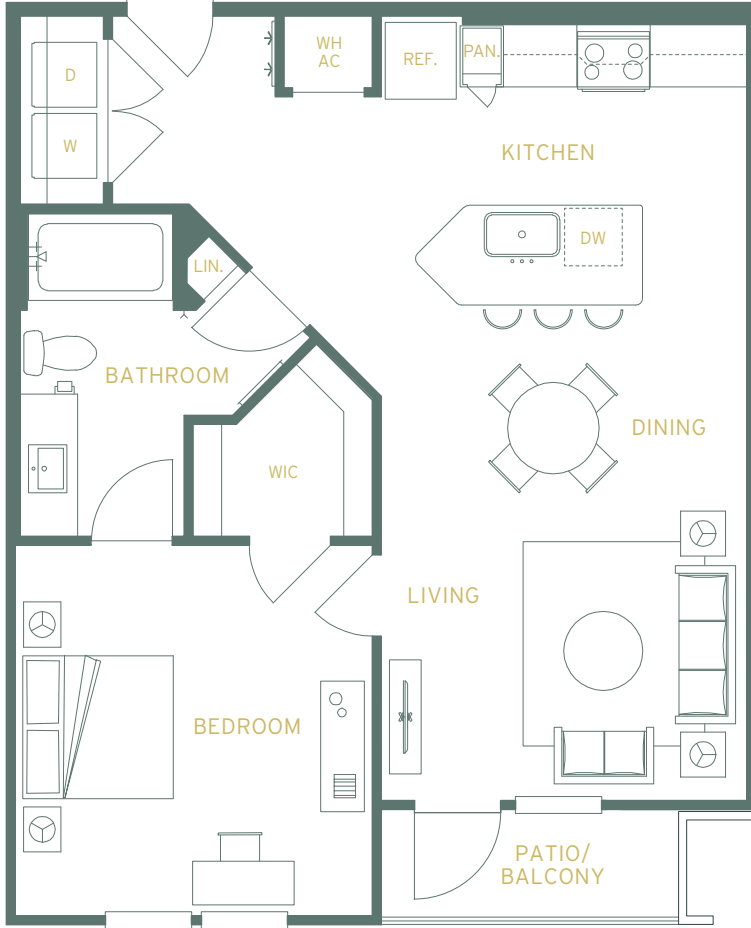

DURRINGTON
RIDGE

Floor Plan HD-A2B

ONE BEDROOM, ONE BATHROOM

780 SF