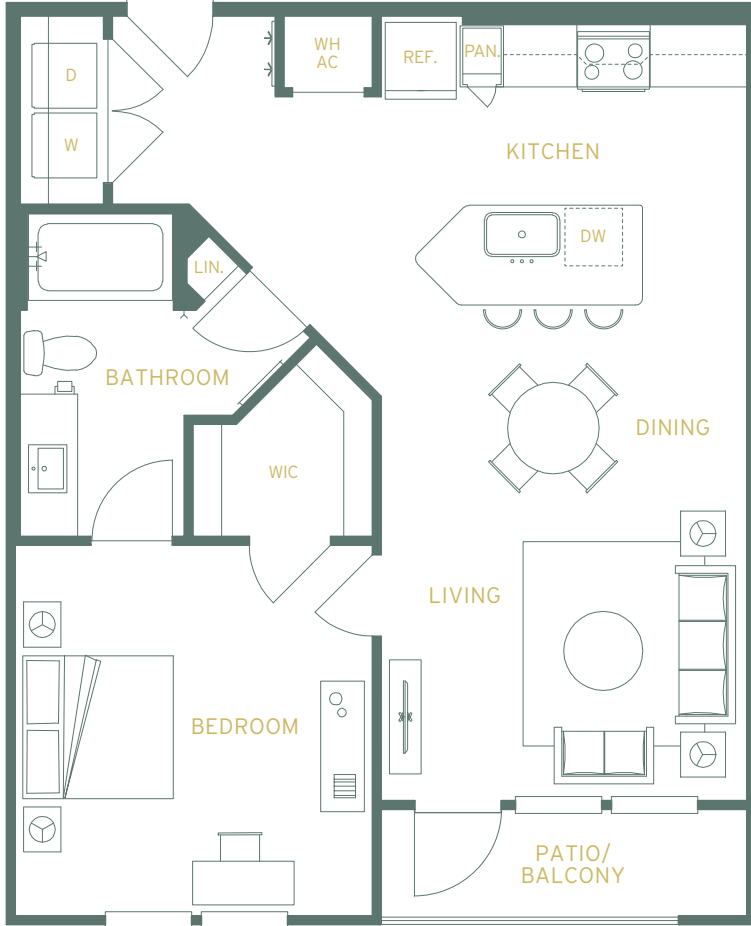

DURRINGTON
RIDGE

Floor Plan HD-A2

ONE BEDROOM, ONE BATHROOM

780 SF