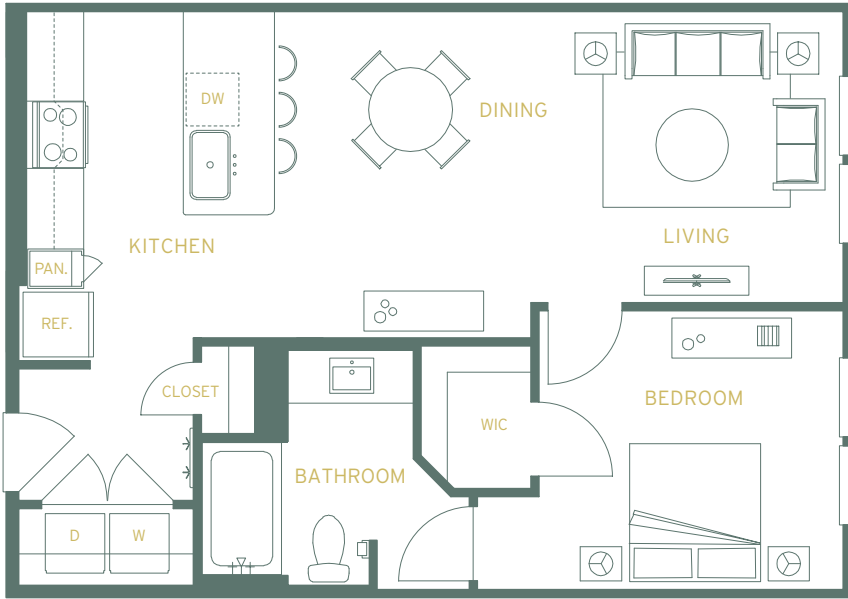

## Floor Plan HD-A1

ONE BEDROOM, ONE BATHROOM

720 SF

## Floor Plan HD-A1-HC

ONE BEDROOM, ONE BATHROOM

720 SF