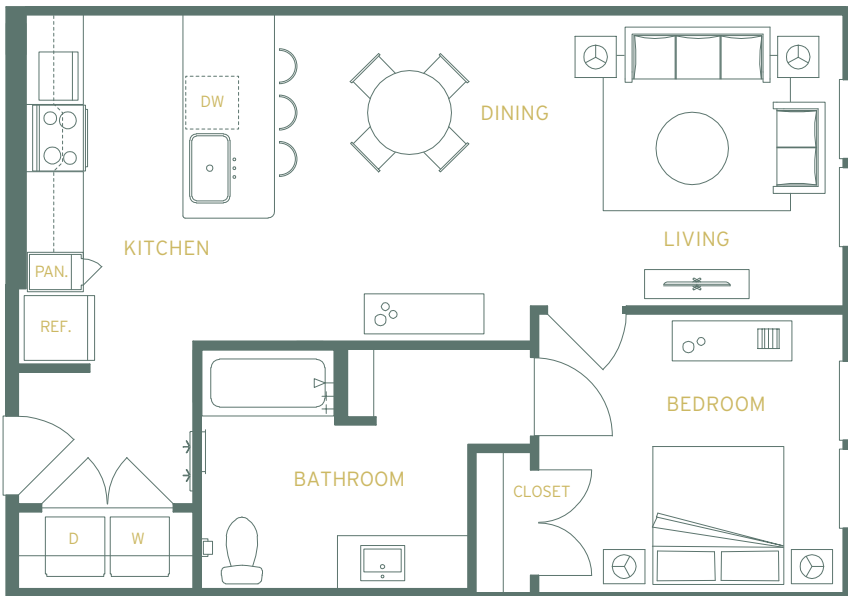

## Floor Plan HD-A1

ONE BEDROOM, ONE BATHROOM

720 SF

## Floor Plan HD-A1-HC

ONE BEDROOM, ONE BATHROOM

720 SF