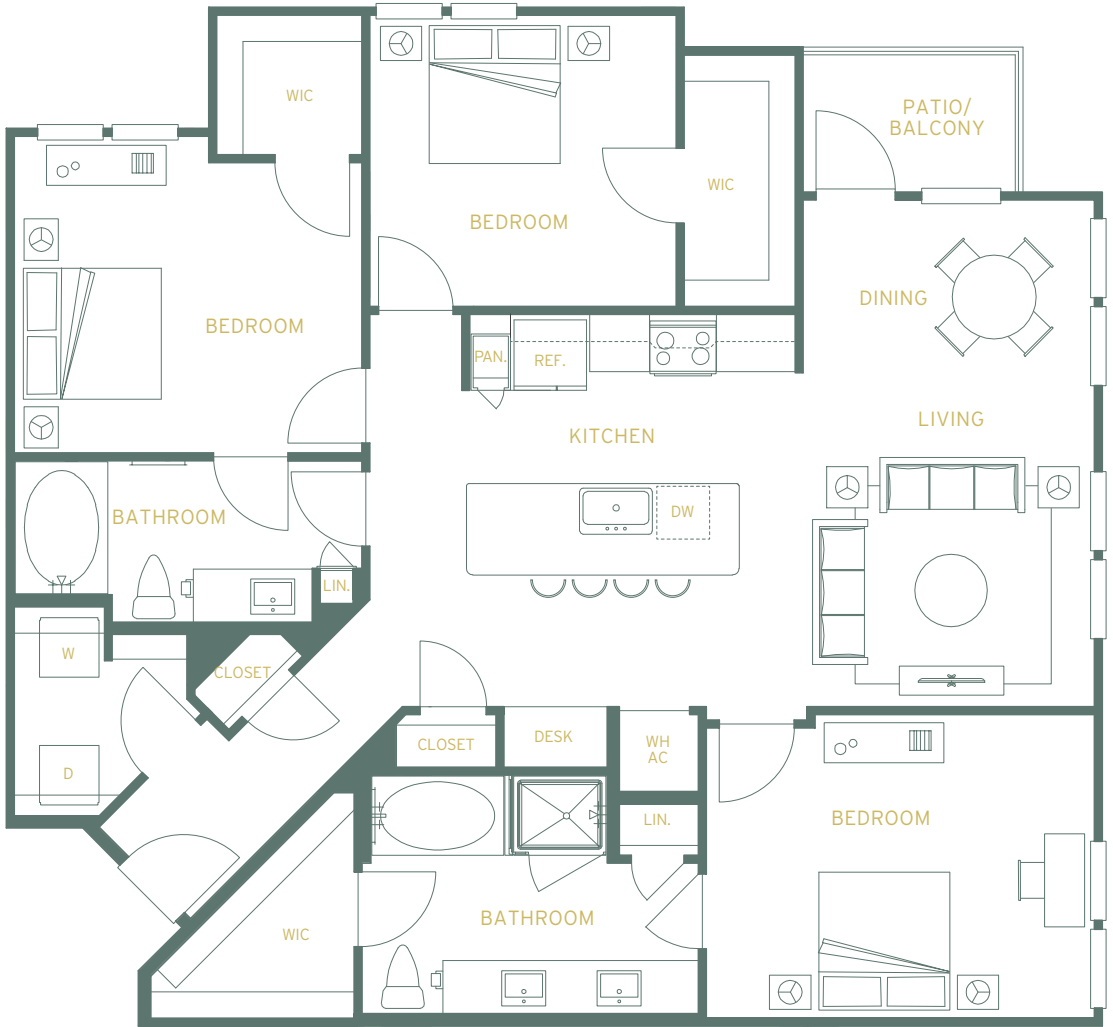

# Floor Plan C1

THREE BEDROOM, TWO BATHROOM

1,442 SF