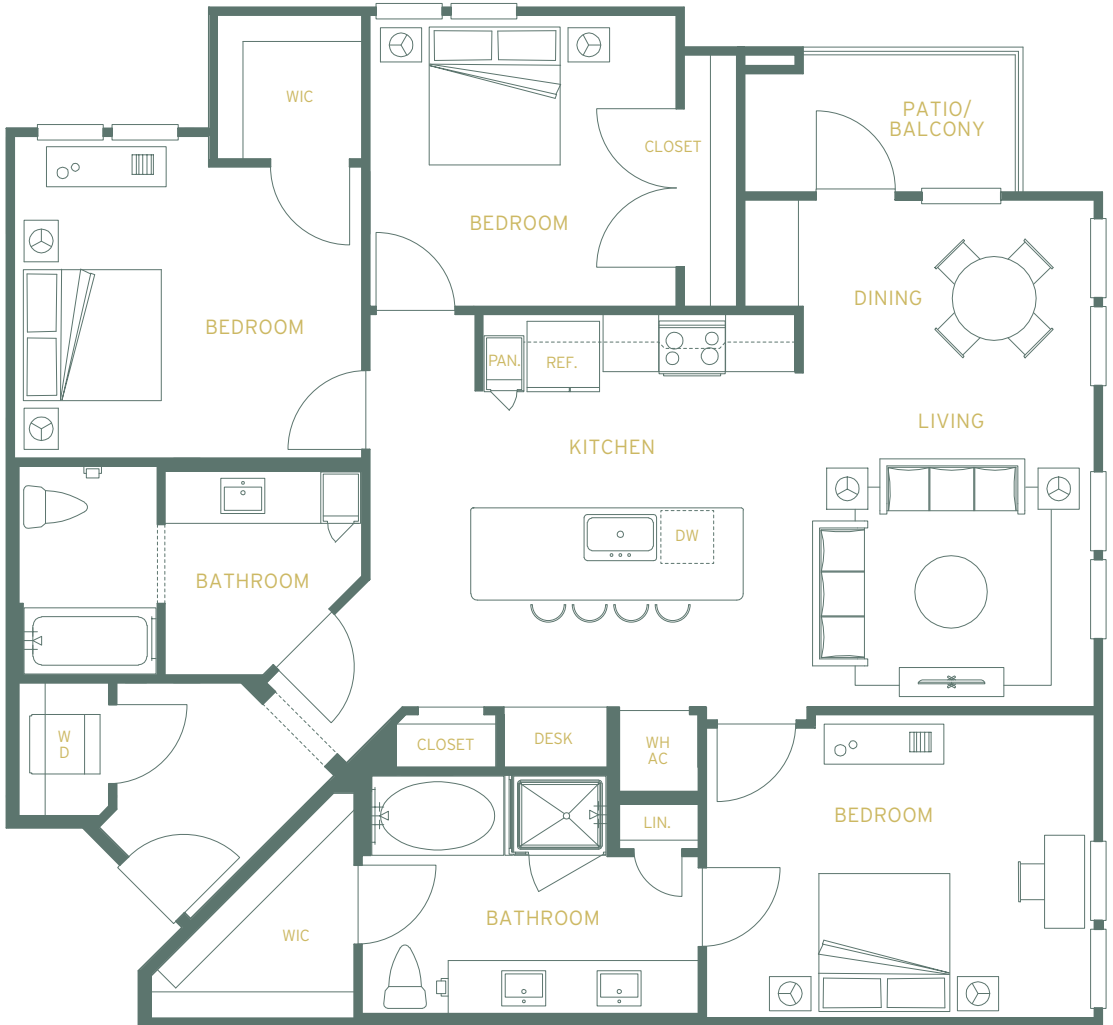

DURRINGTON
RIDGE

Floor Plan C1-HC

THREE BEDROOM, TWO BATHROOM

1,430 SF