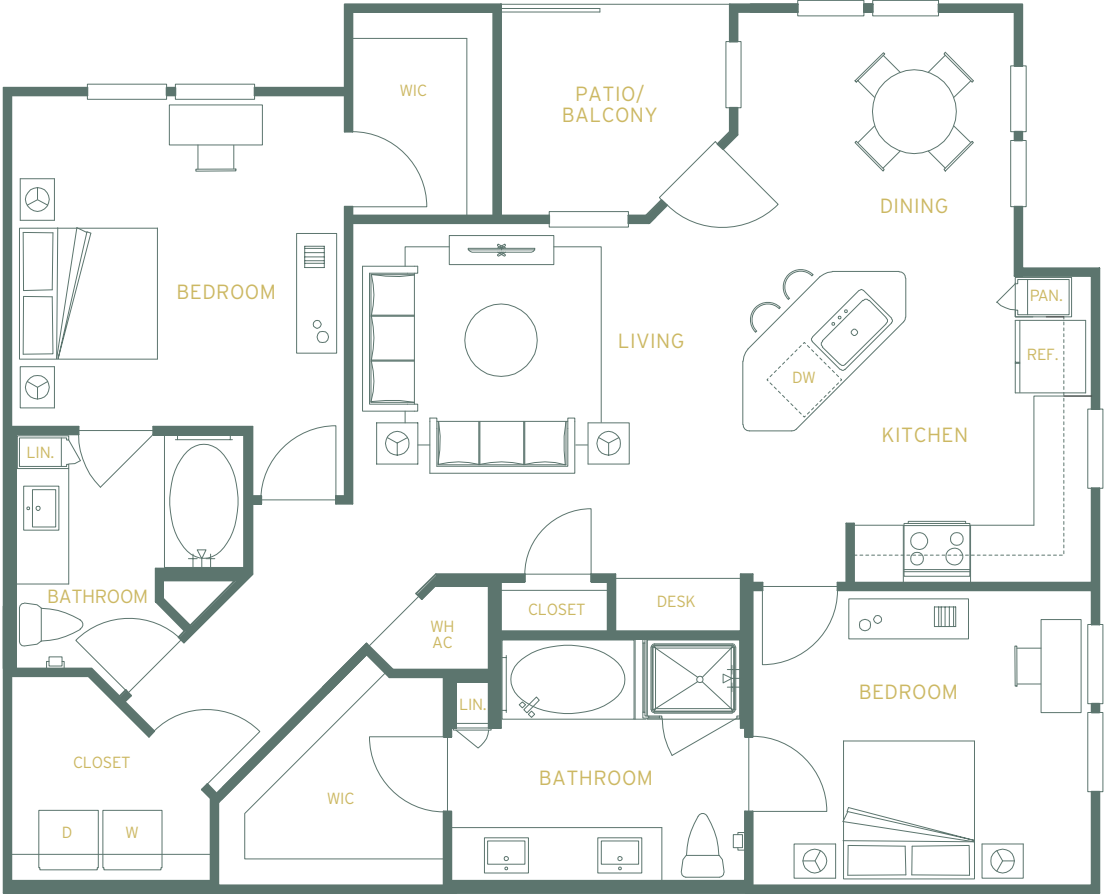

DURRINGTON
RIDGE

Floor Plan B2A

TWO BEDROOM, TWO BATHROOM

1,263 SF