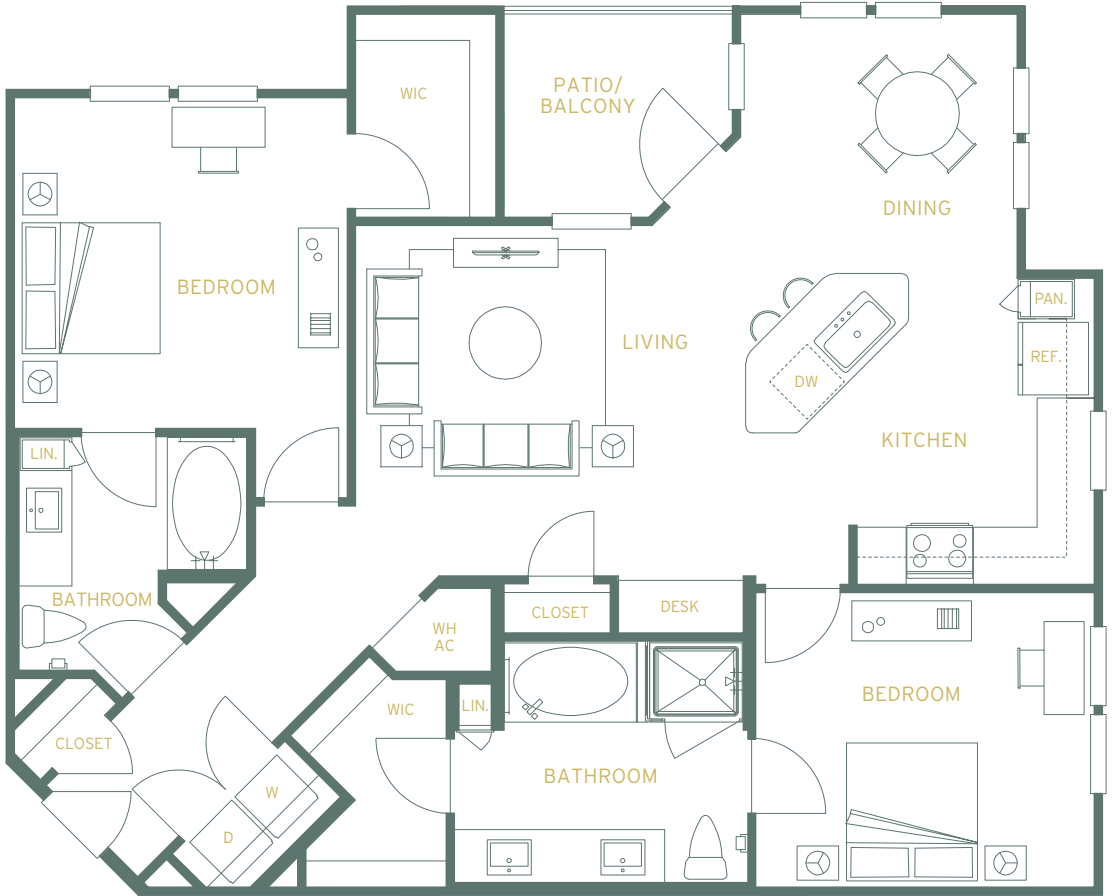

DURRINGTON
RIDGE

Floor Plan B2

TWO BEDROOM, TWO BATHROOM

1,250 SF