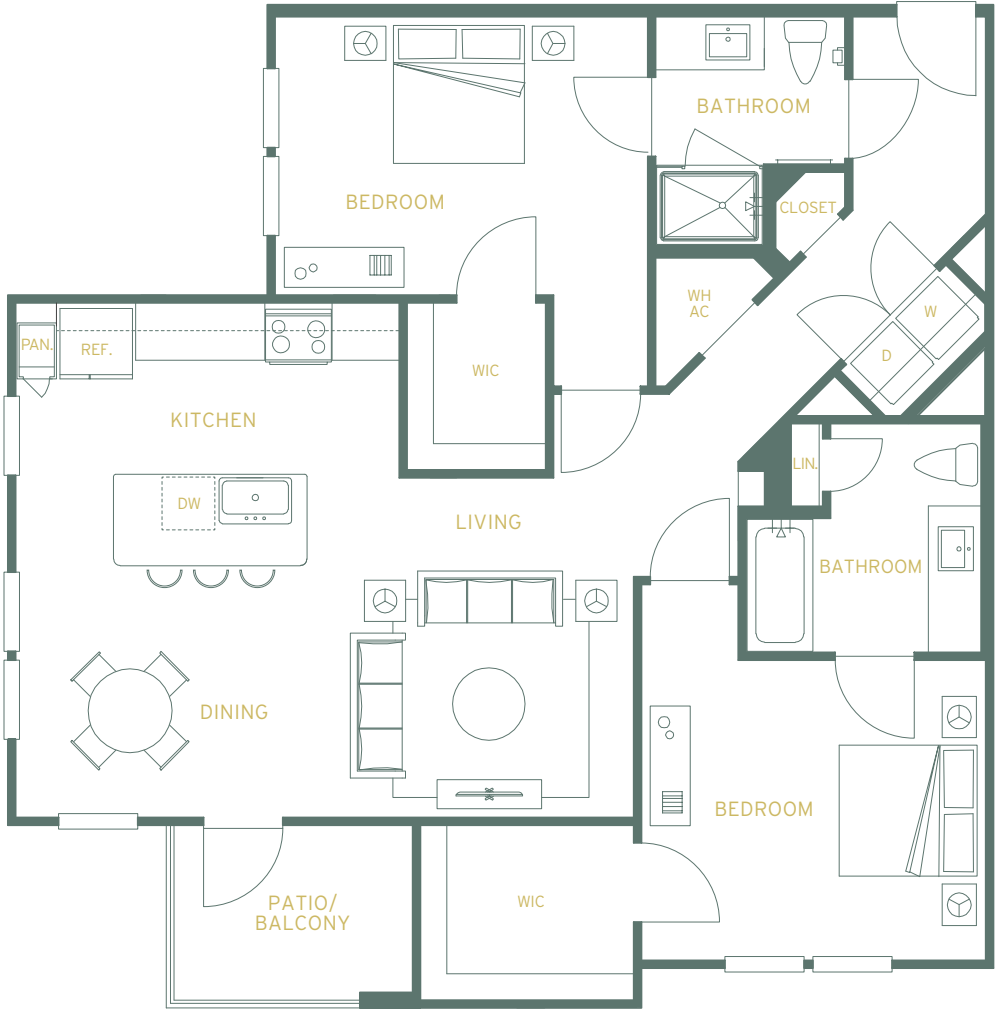

DURRINGTON
RIDGE

Floor Plan B1-HC

TWO BEDROOM, TWO BATHROOM

1,184 SF