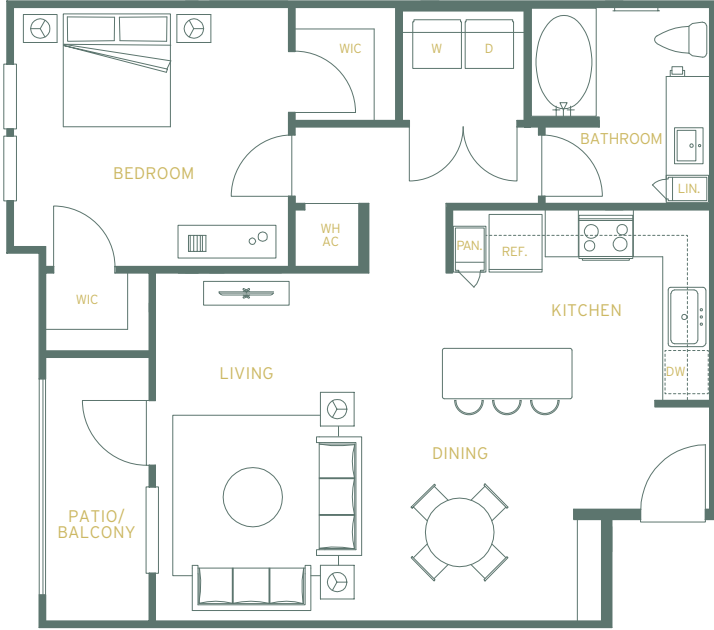

DURRINGTON
RIDGE

Floor Plan A2

ONE BEDROOM, ONE BATHROOM

842 SF

Floor Plan A2A

ONE BEDROOM, ONE BATHROOM

877 SF