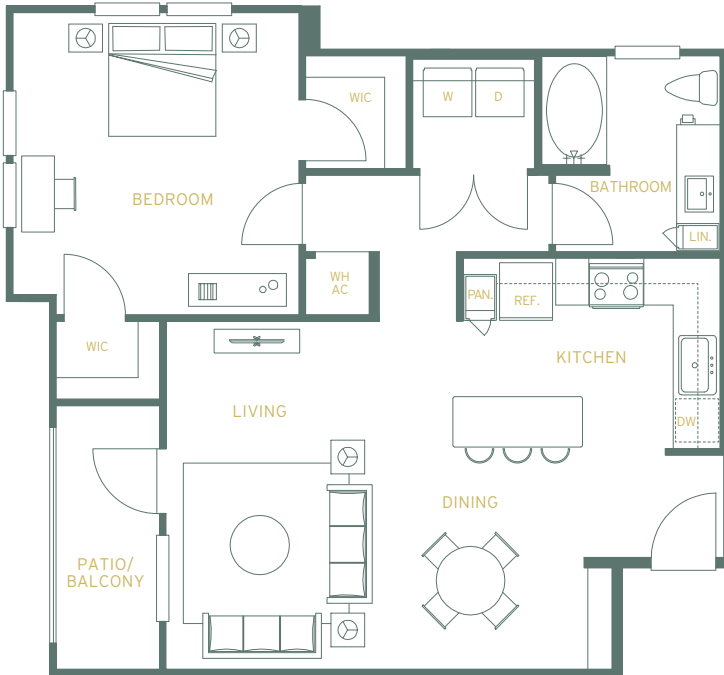

DURRINGTON
RIDGE

Floor Plan A2

ONE BEDROOM, ONE BATHROOM

842 SF

Floor Plan A2A

ONE BEDROOM, ONE BATHROOM

877 SF