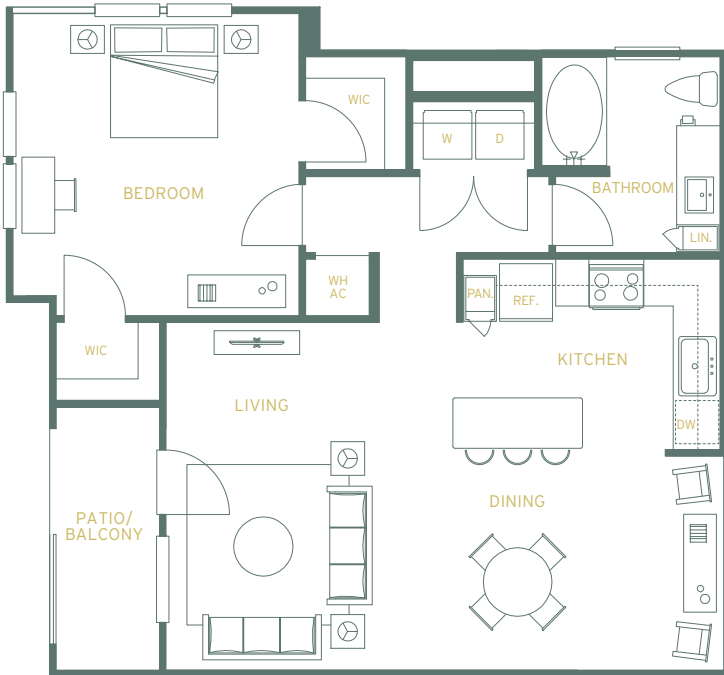

DURRINGTON
RIDGE

Floor Plan A2B

ONE BEDROOM, ONE BATHROOM

867 SF

Floor Plan A2C

ONE BEDROOM, ONE BATHROOM

902 SF