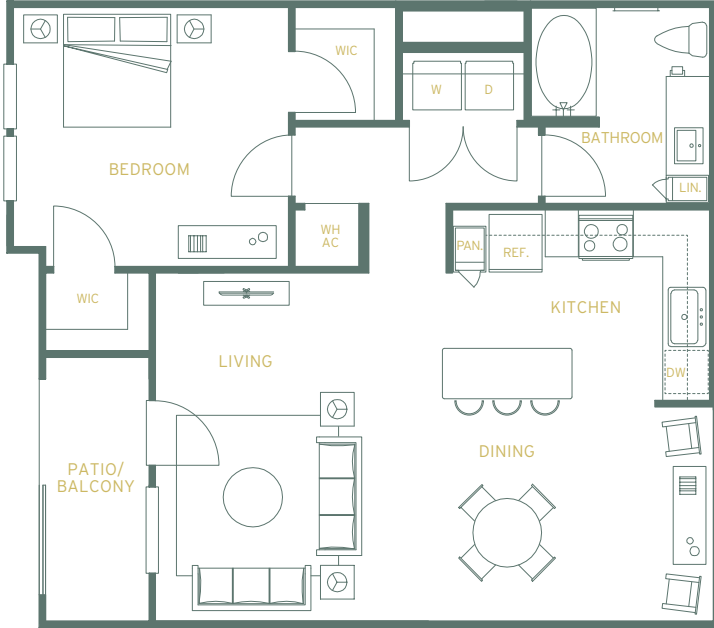

DURRINGTON
RIDGE

Floor Plan A2B

ONE BEDROOM, ONE BATHROOM

867 SF

Floor Plan A2C

ONE BEDROOM, ONE BATHROOM

902 SF