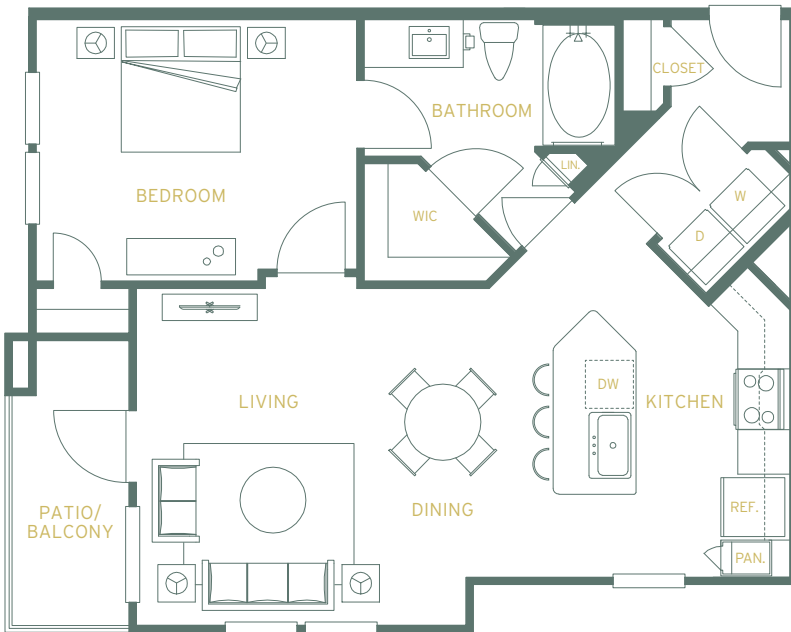

## Floor Plan A1

ONE BEDROOM, ONE BATHROOM

736 SF

## Floor Plan A1A

ONE BEDROOM, ONE BATHROOM

754 SF