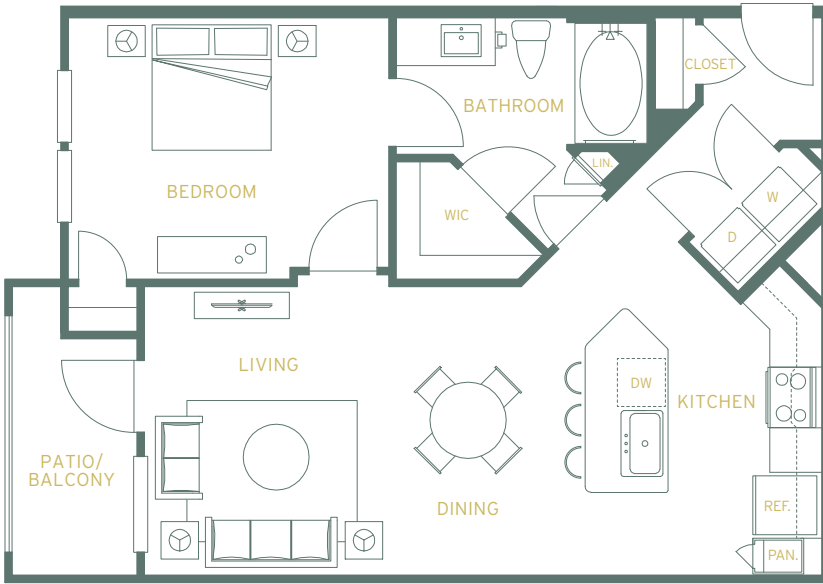

## Floor Plan A1

ONE BEDROOM, ONE BATHROOM

736 SF

## Floor Plan A1A

ONE BEDROOM, ONE BATHROOM

754 SF